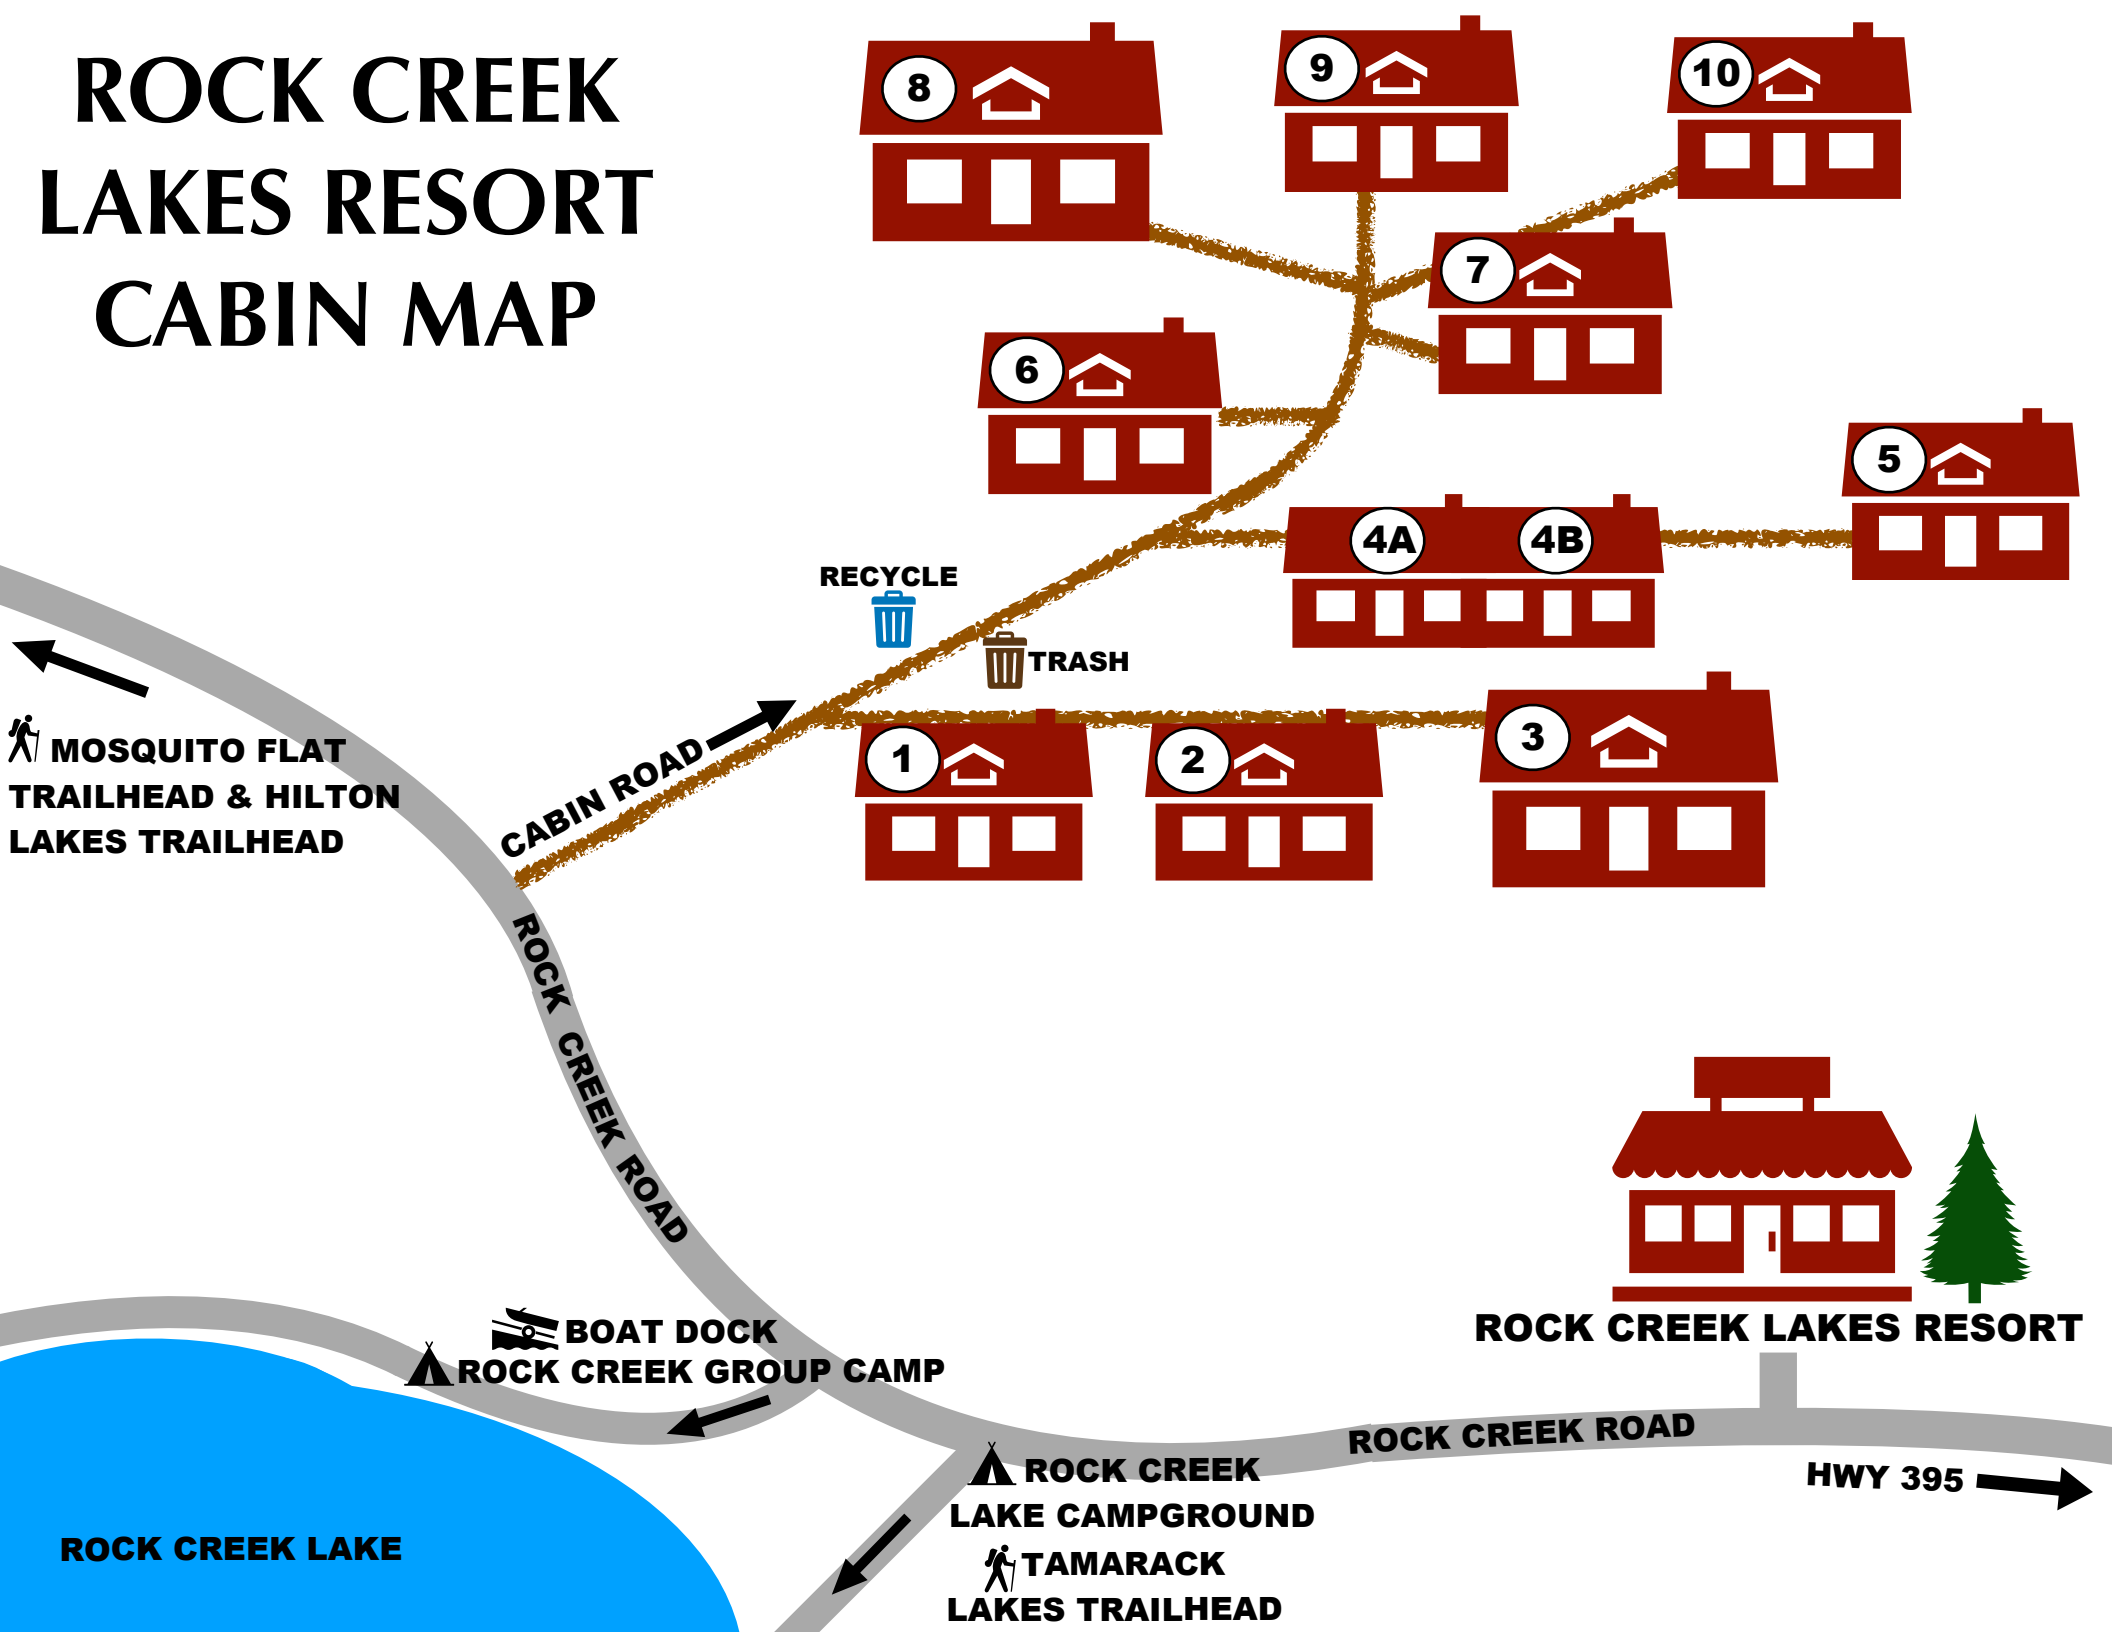

ROCK CREEK LAKES RESORT CABIN MAP

MOSQUITO FLAT
TRAILHEAD & HILTON
LAKES TRAILHEAD

CABIN ROAD

ROCK CREEK ROAD

ROCK CREEK LAKE

BOAT DOCK
ROCK CREEK GROUP CAMP

ROCK CREEK
LAKE CAMPGROUND
TAMARACK
LAKES TRAILHEAD

ROCK CREEK LAKES RESORT

ROCK CREEK ROAD

HWY 395

RECYCLE
TRASH